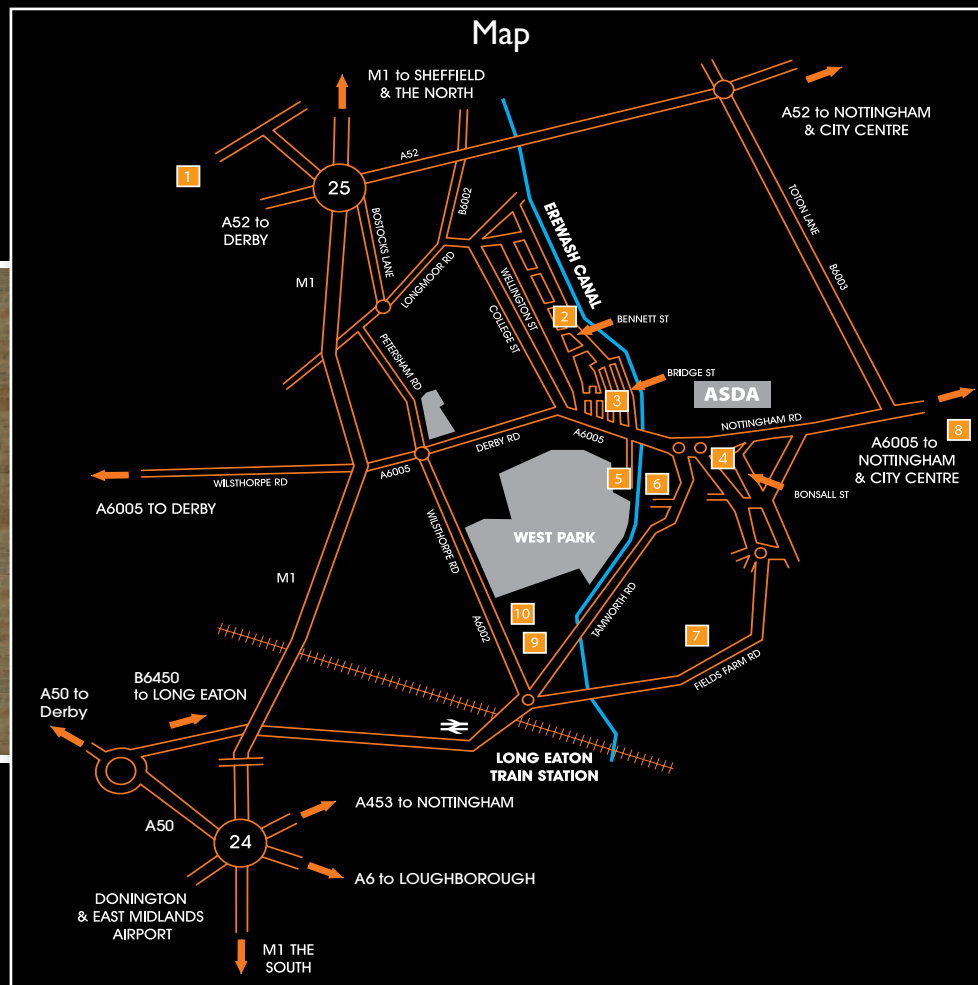

Chairmans Message

On behalf of the Long Eaton Guild I look forward to welcoming you to our Spring Long Point event. This May we will have in excess of 30 exhibitors getting ready to show you some of the finest upholstery, cabinet and lifestyle products available in the market.

The exhibitors will be spread throughout the Town so please familiarise yourself with our showguide and map to find the official exhibition venues, and keep an eye on our web site for the latest updates.

Our Autumn Long Point will also include a large number of guest exhibitors and associate members who will be exhibiting across Long Eaton, please keep an eye on the web site for updates and put the date in your diary – 19-22nd September 2011.

A huge thanks for your support.

I hope you have a successful buying trip.

Matt O'Flynn

Chairman - Long Eaton Guild of Furniture Manufacturers.