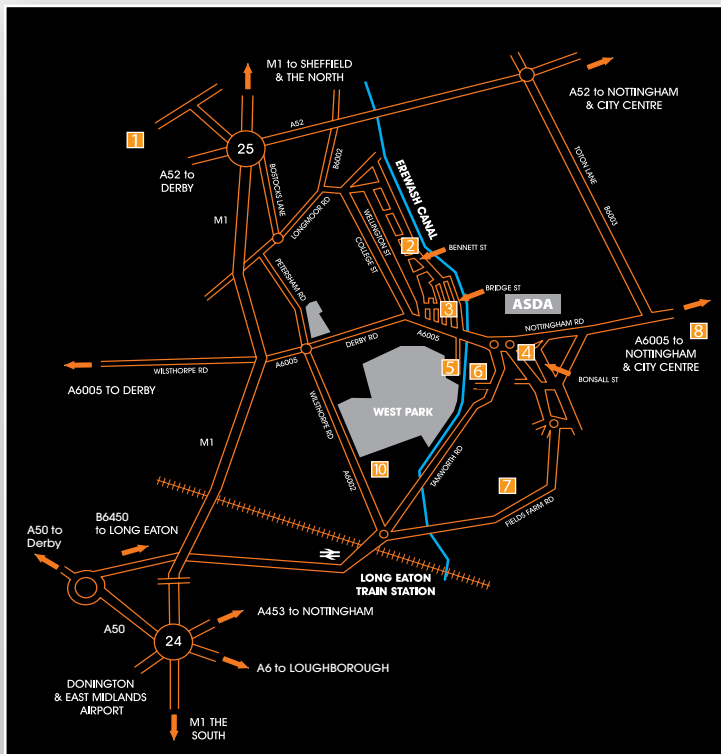

The Guild are offering a special rate at the Risley Hall Hotel, for visitors to the show who require overnight accommodation.

Courtesy Transport

We have cars available to give you a lift between the official Long Point venues listed on the Show Guide map and most local transport hubs. Please call our helpline for more details.

Free parking available.

Please call the Helpline 0115 939 4278 for details.

Map

Venue	Postcode	Venue	Postcode
1 Risley Hall	NG10 2AL	6 Meadowmead House	NG10 1LB
2 JDP Furniture Group	NG10 4HS	7 Duresta	NG10 3FZ
3 Iain James Furniture	NG10 4QQ	8 Village Hotel	NG9 6DL
4 Steed Showrooms	NG10 2AL	10 Gascoigne	NG10 3JW
5 Harrington Mill	NG10 4QE		